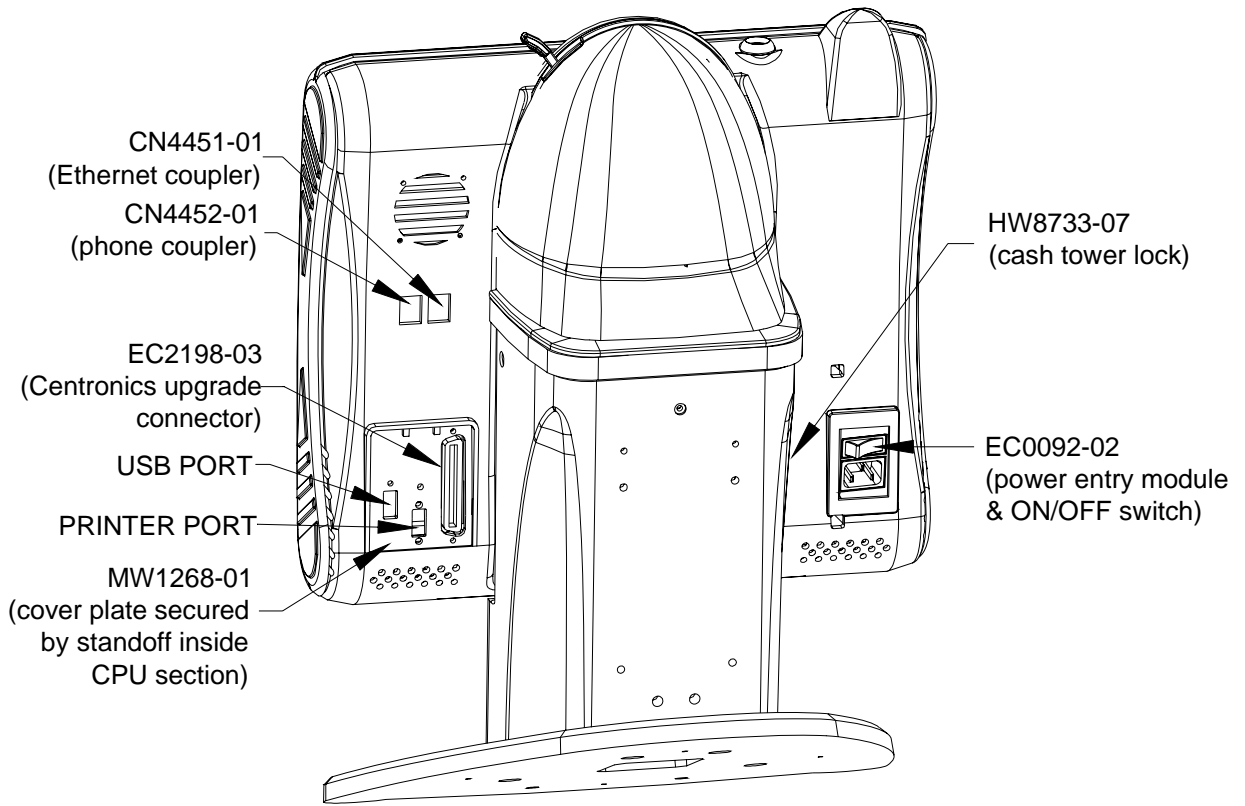

FRONT VIEW OF THE EVO

EVO WITH CPU SECTION OPEN

EVO WITH BILL AND COIN - CASH TOWER SECTION OPEN

EVO WITH COIN ONLY - CASH TOWER SECTION OPEN

REAR VIEW OF THE EVO

COMPLETE ION PARTS LIST

Item	Description
CN4451-01	ETHERNET COUPLER
CN4452-01	PHONE COUPLER
EC0053-04	6", 40-PIN, 80-CONNECTOR, ATA100 RIBBON CABLE
EC0092-02	POWER ENTRY MODULE & ON/OFF SWITCH FOR EVO
EC0093-01	3" DC LCD POWER CABLE
EC0096-01	28" VGA CABLE
EC0097-01	21" ON-SCREEN DISPLAY CABLE FOR EVO, WALLETTTE, ELITE EDGE
EC0097-02	36" ON-SCREEN DISPLAY CABLE FOR FUSION
EC0100-01	12-VOLT SNAP-IN MOUNTING COUNTER FOR EVO, ELITE EDGE
EC0101-01	DUAL SPEAKER ASSEMBLY FOR EVO, ELITE EDGE, WALLETTTE
EC0102-01	SETUP & CALIBRATE CABLE
EC0148-01	USB WIRELESS ADAPTER
EC0157-01	2.5" HARD DRIVE IDE ADAPTER CABLE
EC0163-01	AC/STACKER CABLE FOR ELITE EDGE, EVO
EC2001	POWER CORD - USA
EC2198-01	12" CENTRONICS CONNECTOR FOR FUSION
EC2198-03	7" CENTRONICS CABLE (BILL-ONLY GAMES) FOR WALLETTTE, ELITE EDGE, EVO
EC7538-02	ENHANCE 200-WATT SWITCHING POWER SUPPLY
EC9304-05	3-AMP IEC 320 LINE FILTER WITH .250 FAST-ON CONNECTORS FOR WALLETTTE
EC9384-05	17" LCD FOR FUSION
EC9702-XX	SMILEY BILL ACCEPTOR FOR ELITE EDGE
EC9796-01	\$1, \$2 & \$5 BILL ACCEPTOR WITH 500-NOTE STACKER FOR EVO
EC9796-04	\$1, \$2 & \$5 BILL ACCEPTOR WITH 300-NOTE STACKER FOR WALLETTTE
EC9796-06	\$1, \$2 & \$5 BILL ACCEPTOR WITH 700-NOTE STACKER FOR ELITE EDGE, FUSION
EC9846-01	USB TOUCHSCREEN CONTROLLER
EC9850-12	15" FLAT TOUCHSCREEN FOR EVO, WALLETTTE, ELITE EDGE
EC9851-10	17" TOUCHSCREEN
GL0025-04	MERIT LOGO OVERLAY FOR EVO
GL0034-14	ION 2007 DECAL FOR FUSION
GL0037-01	FRONT CLEAR MARQUEE FOR FUSION
GL0037-02	BACK CLEAR MARQUEE FOR FUSION
GL0038-01	CLEAR MARQUEE FOR EVO, WALLETTTE, ELITE EDGE
GL0041-02	ELITE EDGE BASE DECAL FOR ELITE EDGE
GL0044-03	RIGHT SIDE DECAL FOR FUSION
GL0044-04	LEFT SIDE DECAL FOR FUSION
GL3100-62	ION 2007 DECAL FOR ELITE EDGE
HW0127-01	CCFL COVER FOR ELITE EDGE
HW0903-01	SAFETY COVER FOR ELITE EDGE
HW1310	U-BOLT FOR ELITE EDGE
HW1310-03	U-BOLT FOR EVO
HW1449-01	7/16"L x .17"DIA LOCATING PIN FOR WALLETTTE
HW3300	1/4-20 HEXNUT FOR EVO, ELITE EDGE
HW3301	1/4-20 KEPNUT FOR ELITE EDGE
HW4206	6-32 x 1/4"L PAN HEAD PHILLIPS MACHINE SCREW FOR WALLETTTE
HW4207	6-32 x 1/4"L PAN HEAD PHILLIPS SHEET METAL SCREW, BLACK, FOR ELITE EDGE
HW4343	SEMS 6-32 x 5/8"L PAN HEAD PHILLIPS MACHINE SCREW (SECURING B/A) FOR WALLETTTE
HW4398-03	8-32 x 1-1/8"L FLAT HEAD PHILLIPS MACHINE SCREW FOR WALLETTTE
HW7901-01	PIPE FOR FUSION
HW8018-06	11-1/2"OD ANTI-SKID PAD FOR EVO, ELITE EDGE
HW8159-01	COIN MECH FOR WALLETTTE
HW8249	COIN MECH FOR FUSION
HW8314-01	EXTENSION SPRING, STAINLESS STEEL, 1/4"OUTSIDE DIAM. x 3-1/2"L FOR ELITE EDGE
HW8317-XX	INTERNATIONAL/CANADIAN ELECTRONIC COIN MECH FOR EVO, ELITE EDGE
HW8333-XX	ELECTRONIC COIN MECH - WET DECK FOR EVO, ELITE EDGE
HW8337-01	DOMESTIC MECHANICAL COIN MECH FOR EVO, ELITE EDGE
HW8716	FRONT BEZEL LOCK FOR FUSION
HW8727-02	KEYED DIFFERENT CAM LOCK, 1-3/8"L BARREL WITHOUT CAM, CAPTIVE KEY (FOR CASH DOOR) FOR FUSION
HW8727-03	KEYED DIFFERENT CAM LOCK, 1-1/8"L BARREL WITHOUT CAM, CAPTIVE KEY (FOR CASH DOOR) FOR WALLETTTE
HW8733-07	KEYED DIFFERENT, 7/8" LONG BARREL LOCK WITHOUT CAM FOR EVO