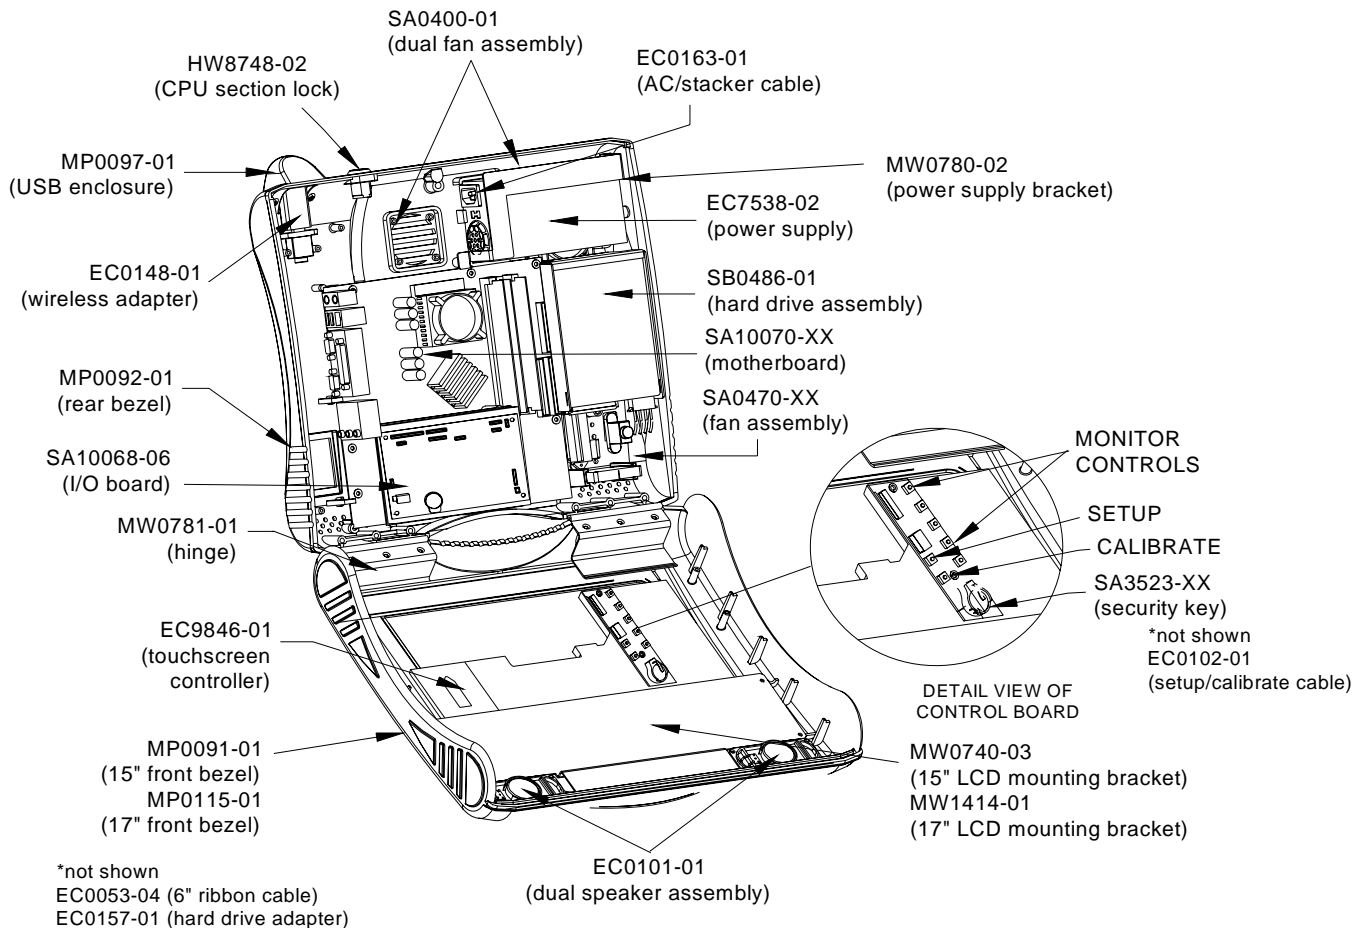

FRONT VIEW OF THE EVO

EVO WITH CPU SECTION OPEN

EVO WITH BILL AND COIN - CASH TOWER SECTION OPEN

EVO WITH COIN ONLY - CASH TOWER SECTION OPEN

REAR VIEW OF THE EVO

COMPLETE ION PARTS LIST

Item	Description
CN4451-01	ETHERNET COUPLER
CN4452-01	PHONE COUPLER
EC0053-04	6", 40-PIN, 80-CONNECTOR, ATA100 RIBBON CABLE
EC0092-02	POWER ENTRY MODULE & ON/OFF SWITCH FOR EVO
EC0093-01	3" DC LCD POWER CABLE
EC0096-01	28" VGA CABLE
EC0097-01	21" ON-SCREEN DISPLAY CABLE FOR EVO, WALLETTTE, ELITE EDGE
EC0097-02	36" ON-SCREEN DISPLAY CABLE FOR FUSION
EC0100-01	12-VOLT SNAP-IN MOUNTING COUNTER FOR EVO, ELITE EDGE
EC0101-01	DUAL SPEAKER ASSEMBLY FOR EVO, ELITE EDGE, WALLETTTE
EC0102-01	SETUP & CALIBRATE CABLE
EC0148-01	USB WIRELESS ADAPTER
EC0157-01	2.5" HARD DRIVE IDE ADAPTER CABLE
EC0163-01	AC/STACKER CABLE FOR ELITE EDGE, EVO
EC2001	POWER CORD - USA
EC2198-01	12" CENTRONICS CONNECTOR FOR FUSION
EC2198-03	7" CENTRONICS CABLE (BILL-ONLY GAMES) FOR WALLETTTE, ELITE EDGE, EVO
EC7538-02	ENHANCE 200-WATT SWITCHING POWER SUPPLY
EC9304-05	3-AMP IEC 320 LINE FILTER WITH .250 FAST-ON CONNECTORS FOR WALLETTTE
EC9384-05	17" LCD FOR FUSION
EC9702-XX	SMILEY BILL ACCEPTOR FOR ELITE EDGE
EC9796-01	\$1, \$2 & \$5 BILL ACCEPTOR WITH 500-NOTE STACKER FOR EVO
EC9796-04	\$1, \$2 & \$5 BILL ACCEPTOR WITH 300-NOTE STACKER FOR WALLETTTE
EC9796-06	\$1, \$2 & \$5 BILL ACCEPTOR WITH 700-NOTE STACKER FOR ELITE EDGE, FUSION
EC9846-01	USB TOUCHSCREEN CONTROLLER
EC9850-12	15" FLAT TOUCHSCREEN FOR EVO, WALLETTTE, ELITE EDGE
EC9851-10	17" TOUCHSCREEN
GL0025-04	MERIT LOGO OVERLAY FOR EVO
GL0034-14	ION 2007 DECAL FOR FUSION
GL0037-01	FRONT CLEAR MARQUEE FOR FUSION
GL0037-02	BACK CLEAR MARQUEE FOR FUSION
GL0038-01	CLEAR MARQUEE FOR EVO, WALLETTTE, ELITE EDGE
GL0041-02	ELITE EDGE BASE DECAL FOR ELITE EDGE
GL0044-03	RIGHT SIDE DECAL FOR FUSION
GL0044-04	LEFT SIDE DECAL FOR FUSION
GL3100-62	ION 2007 DECAL FOR ELITE EDGE
HW0127-01	CCFL COVER FOR ELITE EDGE
HW0903-01	SAFETY COVER FOR ELITE EDGE
HW1310	U-BOLT FOR ELITE EDGE
HW1310-03	U-BOLT FOR EVO
HW1449-01	7/16"L x .17"DIA LOCATING PIN FOR WALLETTTE
HW3300	1/4-20 HEXNUT FOR EVO, ELITE EDGE
HW3301	1/4-20 KEPNUT FOR ELITE EDGE
HW4206	6-32 x 1/4"L PAN HEAD PHILLIPS MACHINE SCREW FOR WALLETTTE
HW4207	6-32 x 1/4"L PAN HEAD PHILLIPS SHEET METAL SCREW, BLACK, FOR ELITE EDGE
HW4343	SEMS 6-32 x 5/8"L PAN HEAD PHILLIPS MACHINE SCREW (SECURING B/A) FOR WALLETTTE
HW4398-03	8-32 x 1-1/8"L FLAT HEAD PHILLIPS MACHINE SCREW FOR WALLETTTE
HW7901-01	PIPE FOR FUSION
HW8018-06	11-1/2"OD ANTI-SKID PAD FOR EVO, ELITE EDGE
HW8159-01	COIN MECH FOR WALLETTTE
HW8249	COIN MECH FOR FUSION
HW8314-01	EXTENSION SPRING, STAINLESS STEEL, 1/4"OUTSIDE DIAM. x 3-1/2"L FOR ELITE EDGE
HW8317-XX	INTERNATIONAL/CANADIAN ELECTRONIC COIN MECH FOR EVO, ELITE EDGE
HW8333-XX	ELECTRONIC COIN MECH - WET DECK FOR EVO, ELITE EDGE
HW8337-01	DOMESTIC MECHANICAL COIN MECH FOR EVO, ELITE EDGE
HW8716	FRONT BEZEL LOCK FOR FUSION
HW8727-02	KEYED DIFFERENT CAM LOCK, 1-3/8"L BARREL WITHOUT CAM, CAPTIVE KEY (FOR CASH DOOR) FOR FUSION
HW8727-03	KEYED DIFFERENT CAM LOCK, 1-1/8"L BARREL WITHOUT CAM, CAPTIVE KEY (FOR CASH DOOR) FOR WALLETTTE
HW8733-07	KEYED DIFFERENT, 7/8" LONG BARREL LOCK WITHOUT CAM FOR EVO