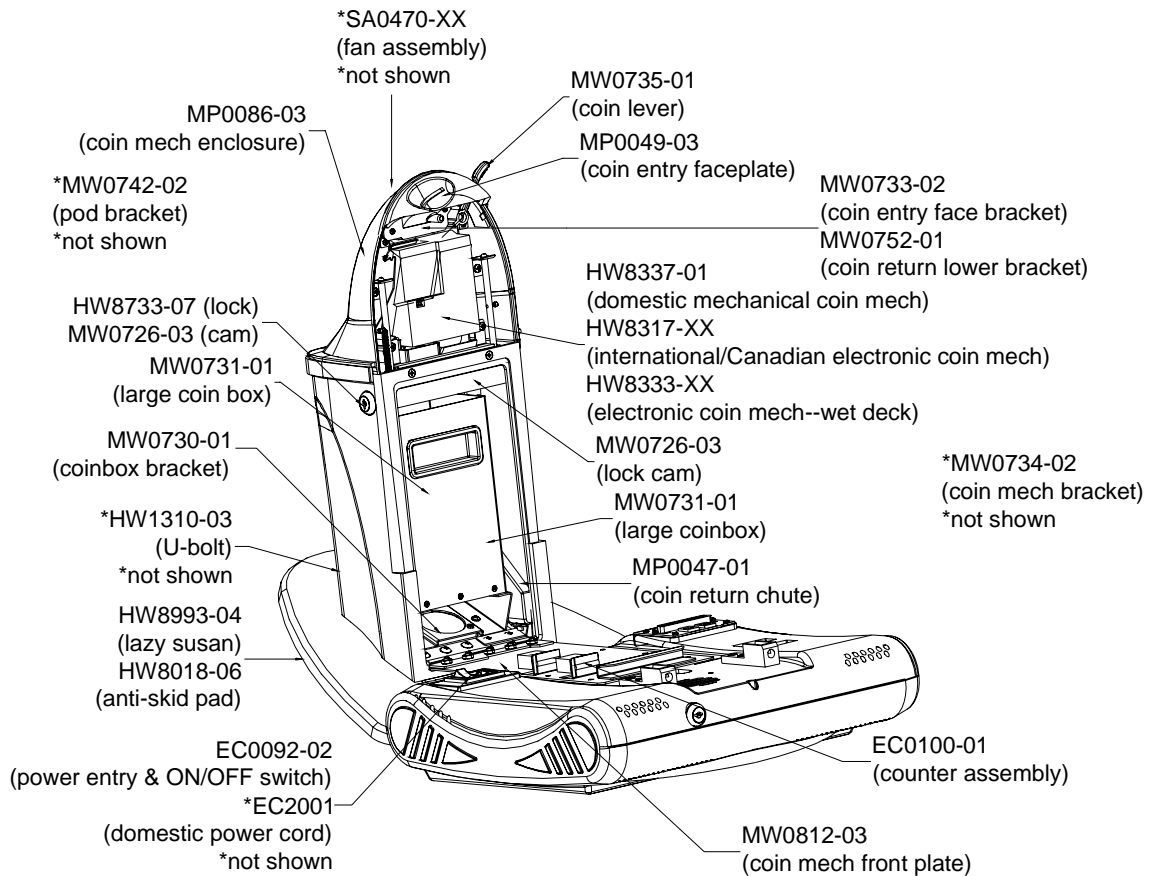

FRONT VIEW OF THE EVO

EVO WITH CPU SECTION OPEN

EVO WITH BILL AND COIN - CASH TOWER SECTION OPEN

EVO WITH COIN ONLY - CASH TOWER SECTION OPEN

REAR VIEW OF THE EVO

COMPLETE ION PARTS LIST

Item	Description
CN4451-01	ETHERNET COUPLER
CN4452-01	PHONE COUPLER
EC0053-04	6", 40-PIN, 80-CONNECTOR, ATA100 RIBBON CABLE
EC0092-02	POWER ENTRY MODULE & ON/OFF SWITCH FOR EVO
EC0093-01	3" DC LCD POWER CABLE
EC0096-01	28" VGA CABLE
EC0097-01	21" ON-SCREEN DISPLAY CABLE FOR EVO, WALLETTTE, ELITE EDGE
EC0097-02	36" ON-SCREEN DISPLAY CABLE FOR FUSION
EC0100-01	12-VOLT SNAP-IN MOUNTING COUNTER FOR EVO, ELITE EDGE
EC0101-01	DUAL SPEAKER ASSEMBLY FOR EVO, ELITE EDGE, WALLETTTE
EC0102-01	SETUP & CALIBRATE CABLE
EC0148-01	USB WIRELESS ADAPTER
EC0157-01	2.5" HARD DRIVE IDE ADAPTER CABLE
EC0163-01	AC/STACKER CABLE FOR ELITE EDGE, EVO
EC2001	POWER CORD - USA
EC2198-01	12" CENTRONICS CONNECTOR FOR FUSION
EC2198-03	7" CENTRONICS CABLE (BILL-ONLY GAMES) FOR WALLETTTE, ELITE EDGE, EVO
EC7538-02	ENHANCE 200-WATT SWITCHING POWER SUPPLY
EC9304-05	3-AMP IEC 320 LINE FILTER WITH .250 FAST-ON CONNECTORS FOR WALLETTTE
EC9384-05	17" LCD FOR FUSION
EC9702-XX	SMILEY BILL ACCEPTOR FOR ELITE EDGE
EC9796-01	\$1, \$2 & \$5 BILL ACCEPTOR WITH 500-NOTE STACKER FOR EVO
EC9796-04	\$1, \$2 & \$5 BILL ACCEPTOR WITH 300-NOTE STACKER FOR WALLETTTE
EC9796-06	\$1, \$2 & \$5 BILL ACCEPTOR WITH 700-NOTE STACKER FOR ELITE EDGE, FUSION
EC9846-01	USB TOUCHSCREEN CONTROLLER
EC9850-12	15" FLAT TOUCHSCREEN FOR EVO, WALLETTTE, ELITE EDGE
EC9851-10	17" TOUCHSCREEN
GL0025-04	MERIT LOGO OVERLAY FOR EVO
GL0034-14	ION 2007 DECAL FOR FUSION
GL0037-01	FRONT CLEAR MARQUEE FOR FUSION
GL0037-02	BACK CLEAR MARQUEE FOR FUSION
GL0038-01	CLEAR MARQUEE FOR EVO, WALLETTTE, ELITE EDGE
GL0041-02	ELITE EDGE BASE DECAL FOR ELITE EDGE
GL0044-03	RIGHT SIDE DECAL FOR FUSION
GL0044-04	LEFT SIDE DECAL FOR FUSION
GL3100-62	ION 2007 DECAL FOR ELITE EDGE
HW0127-01	CCFL COVER FOR ELITE EDGE
HW0903-01	SAFETY COVER FOR ELITE EDGE
HW1310	U-BOLT FOR ELITE EDGE
HW1310-03	U-BOLT FOR EVO
HW1449-01	7/16"L x .17"DIA LOCATING PIN FOR WALLETTTE
HW3300	1/4-20 HEXNUT FOR EVO, ELITE EDGE
HW3301	1/4-20 KEPNUT FOR ELITE EDGE
HW4206	6-32 x 1/4"L PAN HEAD PHILLIPS MACHINE SCREW FOR WALLETTTE
HW4207	6-32 x 1/4"L PAN HEAD PHILLIPS SHEET METAL SCREW, BLACK, FOR ELITE EDGE
HW4343	SEMS 6-32 x 5/8"L PAN HEAD PHILLIPS MACHINE SCREW (SECURING B/A) FOR WALLETTTE
HW4398-03	8-32 x 1-1/8"L FLAT HEAD PHILLIPS MACHINE SCREW FOR WALLETTTE
HW7901-01	PIPE FOR FUSION
HW8018-06	11-1/2"OD ANTI-SKID PAD FOR EVO, ELITE EDGE
HW8159-01	COIN MECH FOR WALLETTTE
HW8249	COIN MECH FOR FUSION
HW8314-01	EXTENSION SPRING, STAINLESS STEEL, 1/4"OUTSIDE DIAM. x 3-1/2"L FOR ELITE EDGE
HW8317-XX	INTERNATIONAL/CANADIAN ELECTRONIC COIN MECH FOR EVO, ELITE EDGE
HW8333-XX	ELECTRONIC COIN MECH - WET DECK FOR EVO, ELITE EDGE
HW8337-01	DOMESTIC MECHANICAL COIN MECH FOR EVO, ELITE EDGE
HW8716	FRONT BEZEL LOCK FOR FUSION
HW8727-02	KEYED DIFFERENT CAM LOCK, 1-3/8"L BARREL WITHOUT CAM, CAPTIVE KEY (FOR CASH DOOR) FOR FUSION
HW8727-03	KEYED DIFFERENT CAM LOCK, 1-1/8"L BARREL WITHOUT CAM, CAPTIVE KEY (FOR CASH DOOR) FOR WALLETTTE
HW8733-07	KEYED DIFFERENT, 7/8" LONG BARREL LOCK WITHOUT CAM FOR EVO