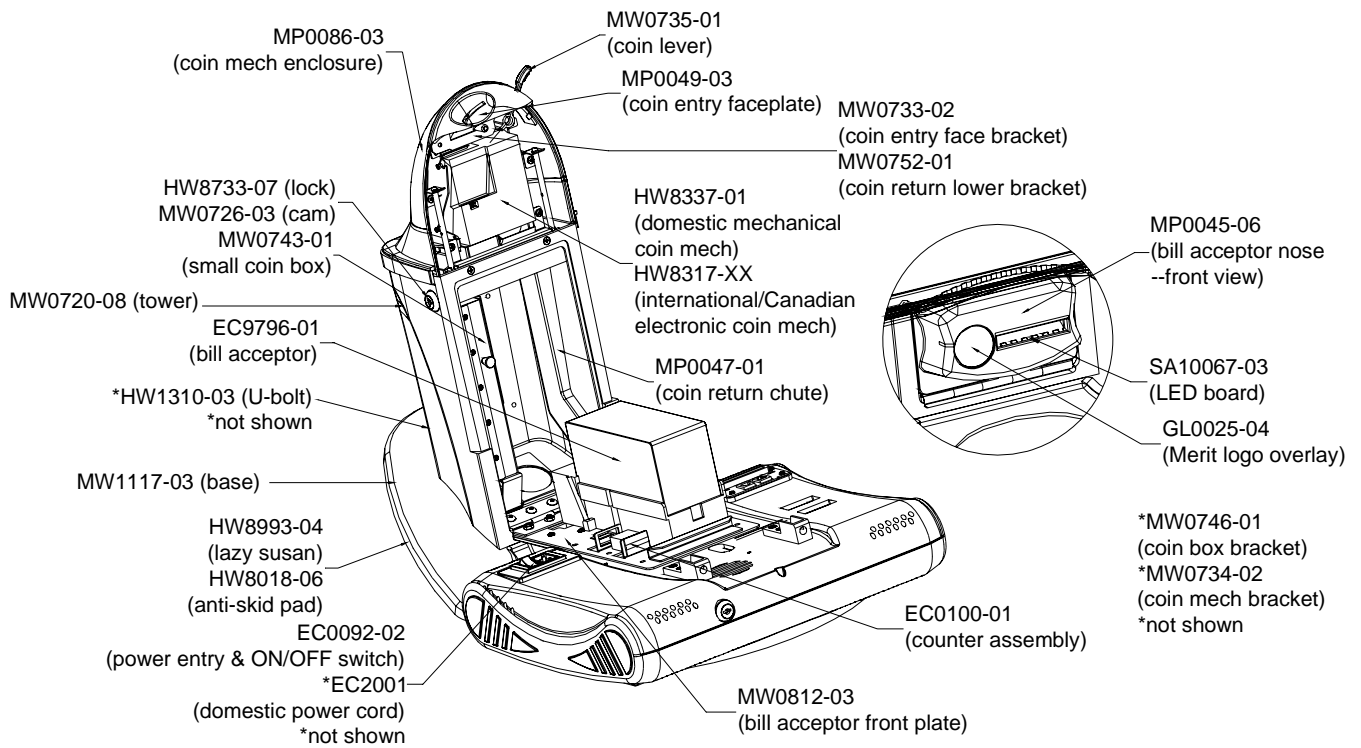

FRONT VIEW OF THE EVO

EVO WITH CPU SECTION OPEN

EVO WITH BILL AND COIN - CASH TOWER SECTION OPEN

EVO WITH COIN ONLY - CASH TOWER SECTION OPEN

REAR VIEW OF THE EVO

COMPLETE ION PARTS LIST

Item	Description
CN4451-01	ETHERNET COUPLER
CN4452-01	PHONE COUPLER
EC0053-04	6", 40-PIN, 80-CONNECTOR, ATA100 RIBBON CABLE
EC0092-02	POWER ENTRY MODULE & ON/OFF SWITCH FOR EVO
EC0093-01	3" DC LCD POWER CABLE
EC0096-01	28" VGA CABLE
EC0097-01	21" ON-SCREEN DISPLAY CABLE FOR EVO, WALLETTTE, ELITE EDGE
EC0097-02	36" ON-SCREEN DISPLAY CABLE FOR FUSION
EC0100-01	12-VOLT SNAP-IN MOUNTING COUNTER FOR EVO, ELITE EDGE
EC0101-01	DUAL SPEAKER ASSEMBLY FOR EVO, ELITE EDGE, WALLETTTE
EC0102-01	SETUP & CALIBRATE CABLE
EC0148-01	USB WIRELESS ADAPTER
EC0157-01	2.5" HARD DRIVE IDE ADAPTER CABLE
EC0163-01	AC/STACKER CABLE FOR ELITE EDGE, EVO
EC2001	POWER CORD - USA
EC2198-01	12" CENTRONICS CONNECTOR FOR FUSION
EC2198-03	7" CENTRONICS CABLE (BILL-ONLY GAMES) FOR WALLETTTE, ELITE EDGE, EVO
EC7538-02	ENHANCE 200-WATT SWITCHING POWER SUPPLY
EC9304-05	3-AMP IEC 320 LINE FILTER WITH .250 FAST-ON CONNECTORS FOR WALLETTTE
EC9384-05	17" LCD FOR FUSION
EC9702-XX	SMILEY BILL ACCEPTOR FOR ELITE EDGE
EC9796-01	\$1, \$2 & \$5 BILL ACCEPTOR WITH 500-NOTE STACKER FOR EVO
EC9796-04	\$1, \$2 & \$5 BILL ACCEPTOR WITH 300-NOTE STACKER FOR WALLETTTE
EC9796-06	\$1, \$2 & \$5 BILL ACCEPTOR WITH 700-NOTE STACKER FOR ELITE EDGE, FUSION
EC9846-01	USB TOUCHSCREEN CONTROLLER
EC9850-12	15" FLAT TOUCHSCREEN FOR EVO, WALLETTTE, ELITE EDGE
EC9851-10	17" TOUCHSCREEN
GL0025-04	MERIT LOGO OVERLAY FOR EVO
GL0034-14	ION 2007 DECAL FOR FUSION
GL0037-01	FRONT CLEAR MARQUEE FOR FUSION
GL0037-02	BACK CLEAR MARQUEE FOR FUSION
GL0038-01	CLEAR MARQUEE FOR EVO, WALLETTTE, ELITE EDGE
GL0041-02	ELITE EDGE BASE DECAL FOR ELITE EDGE
GL0044-03	RIGHT SIDE DECAL FOR FUSION
GL0044-04	LEFT SIDE DECAL FOR FUSION
GL3100-62	ION 2007 DECAL FOR ELITE EDGE
HW0127-01	CCFL COVER FOR ELITE EDGE
HW0903-01	SAFETY COVER FOR ELITE EDGE
HW1310	U-BOLT FOR ELITE EDGE
HW1310-03	U-BOLT FOR EVO
HW1449-01	7/16"L x .17"DIA LOCATING PIN FOR WALLETTTE
HW3300	1/4-20 HEXNUT FOR EVO, ELITE EDGE
HW3301	1/4-20 KEPNUT FOR ELITE EDGE
HW4206	6-32 x 1/4"L PAN HEAD PHILLIPS MACHINE SCREW FOR WALLETTTE
HW4207	6-32 x 1/4"L PAN HEAD PHILLIPS SHEET METAL SCREW, BLACK, FOR ELITE EDGE
HW4343	SEMS 6-32 x 5/8"L PAN HEAD PHILLIPS MACHINE SCREW (SECURING B/A) FOR WALLETTTE
HW4398-03	8-32 x 1-1/8"L FLAT HEAD PHILLIPS MACHINE SCREW FOR WALLETTTE
HW7901-01	PIPE FOR FUSION
HW8018-06	11-1/2"OD ANTI-SKID PAD FOR EVO, ELITE EDGE
HW8159-01	COIN MECH FOR WALLETTTE
HW8249	COIN MECH FOR FUSION
HW8314-01	EXTENSION SPRING, STAINLESS STEEL, 1/4"OUTSIDE DIAM. x 3-1/2"L FOR ELITE EDGE
HW8317-XX	INTERNATIONAL/CANADIAN ELECTRONIC COIN MECH FOR EVO, ELITE EDGE
HW8333-XX	ELECTRONIC COIN MECH - WET DECK FOR EVO, ELITE EDGE
HW8337-01	DOMESTIC MECHANICAL COIN MECH FOR EVO, ELITE EDGE
HW8716	FRONT BEZEL LOCK FOR FUSION
HW8727-02	KEYED DIFFERENT CAM LOCK, 1-3/8"L BARREL WITHOUT CAM, CAPTIVE KEY (FOR CASH DOOR) FOR FUSION
HW8727-03	KEYED DIFFERENT CAM LOCK, 1-1/8"L BARREL WITHOUT CAM, CAPTIVE KEY (FOR CASH DOOR) FOR WALLETTTE
HW8733-07	KEYED DIFFERENT, 7/8" LONG BARREL LOCK WITHOUT CAM FOR EVO