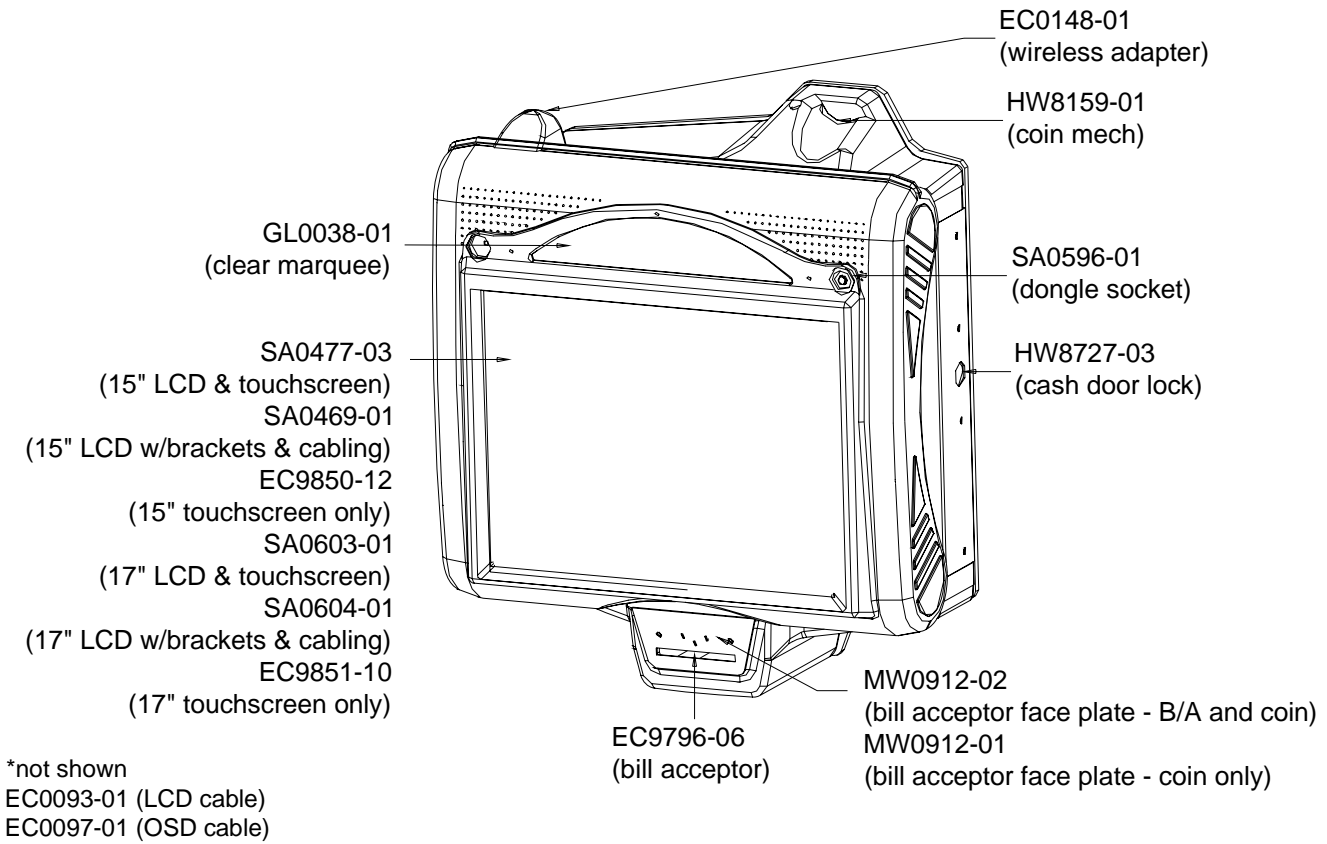

EVO WALLETTE WITH CPU SECTION OPEN

LEFT REAR SECTION VIEW OF THE EVO WALLETTE

FRONT VIEW OF THE EVO WALLETTE

EVO WALLETTE WITH CASH DOOR OPEN

COMPLETE ION PARTS LIST

Item	Description
CN4451-01	ETHERNET COUPLER
CN4452-01	PHONE COUPLER
EC0053-04	6", 40-PIN, 80-CONNECTOR, ATA100 RIBBON CABLE
EC0092-02	POWER ENTRY MODULE & ON/OFF SWITCH FOR EVO
EC0093-01	3" DC LCD POWER CABLE
EC0096-01	28" VGA CABLE
EC0097-01	21" ON-SCREEN DISPLAY CABLE FOR EVO, WALLETTTE, ELITE EDGE
EC0097-02	36" ON-SCREEN DISPLAY CABLE FOR FUSION
EC0100-01	12-VOLT SNAP-IN MOUNTING COUNTER FOR EVO, ELITE EDGE
EC0101-01	DUAL SPEAKER ASSEMBLY FOR EVO, ELITE EDGE, WALLETTTE
EC0102-01	SETUP & CALIBRATE CABLE
EC0148-01	USB WIRELESS ADAPTER
EC0157-01	2.5" HARD DRIVE IDE ADAPTER CABLE
EC0163-01	AC/STACKER CABLE FOR ELITE EDGE, EVO
EC2001	POWER CORD - USA
EC2198-01	12" CENTRONICS CONNECTOR FOR FUSION
EC2198-03	7" CENTRONICS CABLE (BILL-ONLY GAMES) FOR WALLETTTE, ELITE EDGE, EVO
EC7538-02	ENHANCE 200-WATT SWITCHING POWER SUPPLY
EC9304-05	3-AMP IEC 320 LINE FILTER WITH .250 FAST-ON CONNECTORS FOR WALLETTTE
EC9384-05	17" LCD FOR FUSION
EC9702-XX	SMILEY BILL ACCEPTOR FOR ELITE EDGE
EC9796-01	\$1, \$2 & \$5 BILL ACCEPTOR WITH 500-NOTE STACKER FOR EVO
EC9796-04	\$1, \$2 & \$5 BILL ACCEPTOR WITH 300-NOTE STACKER FOR WALLETTTE
EC9796-06	\$1, \$2 & \$5 BILL ACCEPTOR WITH 700-NOTE STACKER FOR ELITE EDGE, FUSION
EC9846-01	USB TOUCHSCREEN CONTROLLER
EC9850-12	15" FLAT TOUCHSCREEN FOR EVO, WALLETTTE, ELITE EDGE
EC9851-10	17" TOUCHSCREEN
GL0025-04	MERIT LOGO OVERLAY FOR EVO
GL0034-14	ION 2007 DECAL FOR FUSION
GL0037-01	FRONT CLEAR MARQUEE FOR FUSION
GL0037-02	BACK CLEAR MARQUEE FOR FUSION
GL0038-01	CLEAR MARQUEE FOR EVO, WALLETTTE, ELITE EDGE
GL0041-02	ELITE EDGE BASE DECAL FOR ELITE EDGE
GL0044-03	RIGHT SIDE DECAL FOR FUSION
GL0044-04	LEFT SIDE DECAL FOR FUSION
GL3100-62	ION 2007 DECAL FOR ELITE EDGE
HW0127-01	CCFL COVER FOR ELITE EDGE
HW0903-01	SAFETY COVER FOR ELITE EDGE
HW1310	U-BOLT FOR ELITE EDGE
HW1310-03	U-BOLT FOR EVO
HW1449-01	7/16"L x .17"DIA LOCATING PIN FOR WALLETTTE
HW3300	1/4-20 HEXNUT FOR EVO, ELITE EDGE
HW3301	1/4-20 KEPNUT FOR ELITE EDGE
HW4206	6-32 x 1/4"L PAN HEAD PHILLIPS MACHINE SCREW FOR WALLETTTE
HW4207	6-32 x 1/4"L PAN HEAD PHILLIPS SHEET METAL SCREW, BLACK, FOR ELITE EDGE
HW4343	SEMS 6-32 x 5/8"L PAN HEAD PHILLIPS MACHINE SCREW (SECURING B/A) FOR WALLETTTE
HW4398-03	8-32 x 1-1/8"L FLAT HEAD PHILLIPS MACHINE SCREW FOR WALLETTTE
HW7901-01	PIPE FOR FUSION
HW8018-06	11-1/2"OD ANTI-SKID PAD FOR EVO, ELITE EDGE
HW8159-01	COIN MECH FOR WALLETTTE
HW8249	COIN MECH FOR FUSION
HW8314-01	EXTENSION SPRING, STAINLESS STEEL, 1/4"OUTSIDE DIAM. x 3-1/2"L FOR ELITE EDGE
HW8317-XX	INTERNATIONAL/CANADIAN ELECTRONIC COIN MECH FOR EVO, ELITE EDGE
HW8333-XX	ELECTRONIC COIN MECH - WET DECK FOR EVO, ELITE EDGE
HW8337-01	DOMESTIC MECHANICAL COIN MECH FOR EVO, ELITE EDGE
HW8716	FRONT BEZEL LOCK FOR FUSION
HW8727-02	KEYED DIFFERENT CAM LOCK, 1-3/8"L BARREL WITHOUT CAM, CAPTIVE KEY (FOR CASH DOOR) FOR FUSION
HW8727-03	KEYED DIFFERENT CAM LOCK, 1-1/8"L BARREL WITHOUT CAM, CAPTIVE KEY (FOR CASH DOOR) FOR WALLETTTE
HW8733-07	KEYED DIFFERENT, 7/8" LONG BARREL LOCK WITHOUT CAM FOR EVO