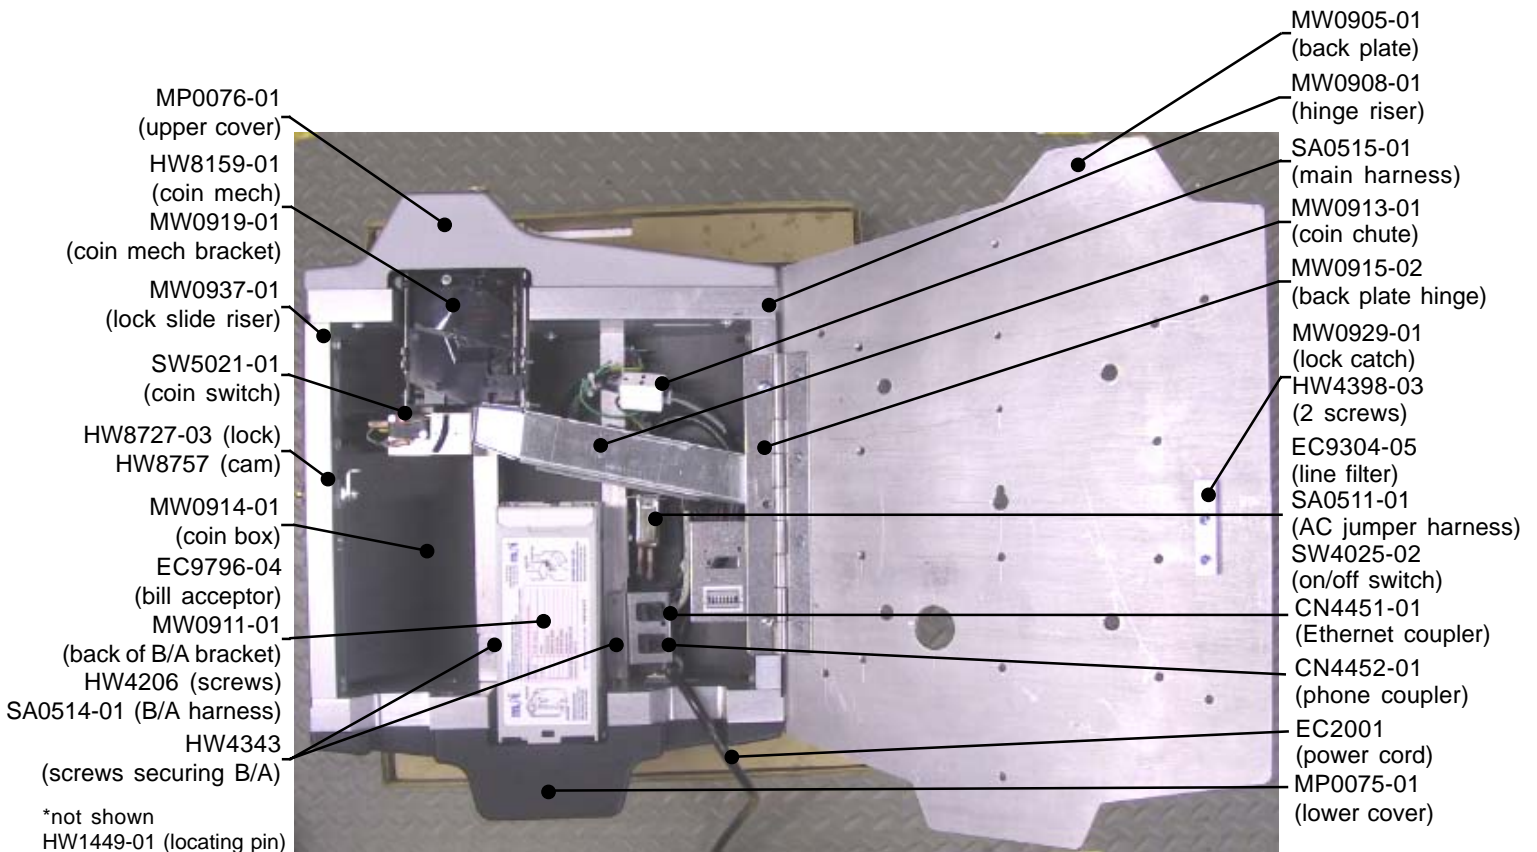

EVO WALLETTE WITH CPU SECTION OPEN

LEFT REAR SECTION VIEW OF THE EVO WALLETTE

FRONT VIEW OF THE EVO WALLETTE

EVO WALLETTE WITH CASH DOOR OPEN

COMPLETE ION PARTS LIST

Item	Description
CN4451-01	ETHERNET COUPLER
CN4452-01	PHONE COUPLER
EC0053-04	6", 40-PIN, 80-CONNECTOR, ATA100 RIBBON CABLE
EC0092-02	POWER ENTRY MODULE & ON/OFF SWITCH FOR EVO
EC0093-01	3" DC LCD POWER CABLE
EC0096-01	28" VGA CABLE
EC0097-01	21" ON-SCREEN DISPLAY CABLE FOR EVO, WALLETTTE, ELITE EDGE
EC0097-02	36" ON-SCREEN DISPLAY CABLE FOR FUSION
EC0100-01	12-VOLT SNAP-IN MOUNTING COUNTER FOR EVO, ELITE EDGE
EC0101-01	DUAL SPEAKER ASSEMBLY FOR EVO, ELITE EDGE, WALLETTTE
EC0102-01	SETUP & CALIBRATE CABLE
EC0148-01	USB WIRELESS ADAPTER
EC0157-01	2.5" HARD DRIVE IDE ADAPTER CABLE
EC0163-01	AC/STACKER CABLE FOR ELITE EDGE, EVO
EC2001	POWER CORD - USA
EC2198-01	12" CENTRONICS CONNECTOR FOR FUSION
EC2198-03	7" CENTRONICS CABLE (BILL-ONLY GAMES) FOR WALLETTTE, ELITE EDGE, EVO
EC7538-02	ENHANCE 200-WATT SWITCHING POWER SUPPLY
EC9304-05	3-AMP IEC 320 LINE FILTER WITH .250 FAST-ON CONNECTORS FOR WALLETTTE
EC9384-05	17" LCD FOR FUSION
EC9702-XX	SMILEY BILL ACCEPTOR FOR ELITE EDGE
EC9796-01	\$1, \$2 & \$5 BILL ACCEPTOR WITH 500-NOTE STACKER FOR EVO
EC9796-04	\$1, \$2 & \$5 BILL ACCEPTOR WITH 300-NOTE STACKER FOR WALLETTTE
EC9796-06	\$1, \$2 & \$5 BILL ACCEPTOR WITH 700-NOTE STACKER FOR ELITE EDGE, FUSION
EC9846-01	USB TOUCHSCREEN CONTROLLER
EC9850-12	15" FLAT TOUCHSCREEN FOR EVO, WALLETTTE, ELITE EDGE
EC9851-10	17" TOUCHSCREEN
GL0025-04	MERIT LOGO OVERLAY FOR EVO
GL0034-14	ION 2007 DECAL FOR FUSION
GL0037-01	FRONT CLEAR MARQUEE FOR FUSION
GL0037-02	BACK CLEAR MARQUEE FOR FUSION
GL0038-01	CLEAR MARQUEE FOR EVO, WALLETTTE, ELITE EDGE
GL0041-02	ELITE EDGE BASE DECAL FOR ELITE EDGE
GL0044-03	RIGHT SIDE DECAL FOR FUSION
GL0044-04	LEFT SIDE DECAL FOR FUSION
GL3100-62	ION 2007 DECAL FOR ELITE EDGE
HW0127-01	CCFL COVER FOR ELITE EDGE
HW0903-01	SAFETY COVER FOR ELITE EDGE
HW1310	U-BOLT FOR ELITE EDGE
HW1310-03	U-BOLT FOR EVO
HW1449-01	7/16"L x .17"DIA LOCATING PIN FOR WALLETTTE
HW3300	1/4-20 HEXNUT FOR EVO, ELITE EDGE
HW3301	1/4-20 KEPNUT FOR ELITE EDGE
HW4206	6-32 x 1/4"L PAN HEAD PHILLIPS MACHINE SCREW FOR WALLETTTE
HW4207	6-32 x 1/4"L PAN HEAD PHILLIPS SHEET METAL SCREW, BLACK, FOR ELITE EDGE
HW4343	SEMS 6-32 x 5/8"L PAN HEAD PHILLIPS MACHINE SCREW (SECURING B/A) FOR WALLETTTE
HW4398-03	8-32 x 1-1/8"L FLAT HEAD PHILLIPS MACHINE SCREW FOR WALLETTTE
HW7901-01	PIPE FOR FUSION
HW8018-06	11-1/2"OD ANTI-SKID PAD FOR EVO, ELITE EDGE
HW8159-01	COIN MECH FOR WALLETTTE
HW8249	COIN MECH FOR FUSION
HW8314-01	EXTENSION SPRING, STAINLESS STEEL, 1/4"OUTSIDE DIAM. x 3-1/2"L FOR ELITE EDGE
HW8317-XX	INTERNATIONAL/CANADIAN ELECTRONIC COIN MECH FOR EVO, ELITE EDGE
HW8333-XX	ELECTRONIC COIN MECH - WET DECK FOR EVO, ELITE EDGE
HW8337-01	DOMESTIC MECHANICAL COIN MECH FOR EVO, ELITE EDGE
HW8716	FRONT BEZEL LOCK FOR FUSION
HW8727-02	KEYED DIFFERENT CAM LOCK, 1-3/8"L BARREL WITHOUT CAM, CAPTIVE KEY (FOR CASH DOOR) FOR FUSION
HW8727-03	KEYED DIFFERENT CAM LOCK, 1-1/8"L BARREL WITHOUT CAM, CAPTIVE KEY (FOR CASH DOOR) FOR WALLETTTE
HW8733-07	KEYED DIFFERENT, 7/8" LONG BARREL LOCK WITHOUT CAM FOR EVO