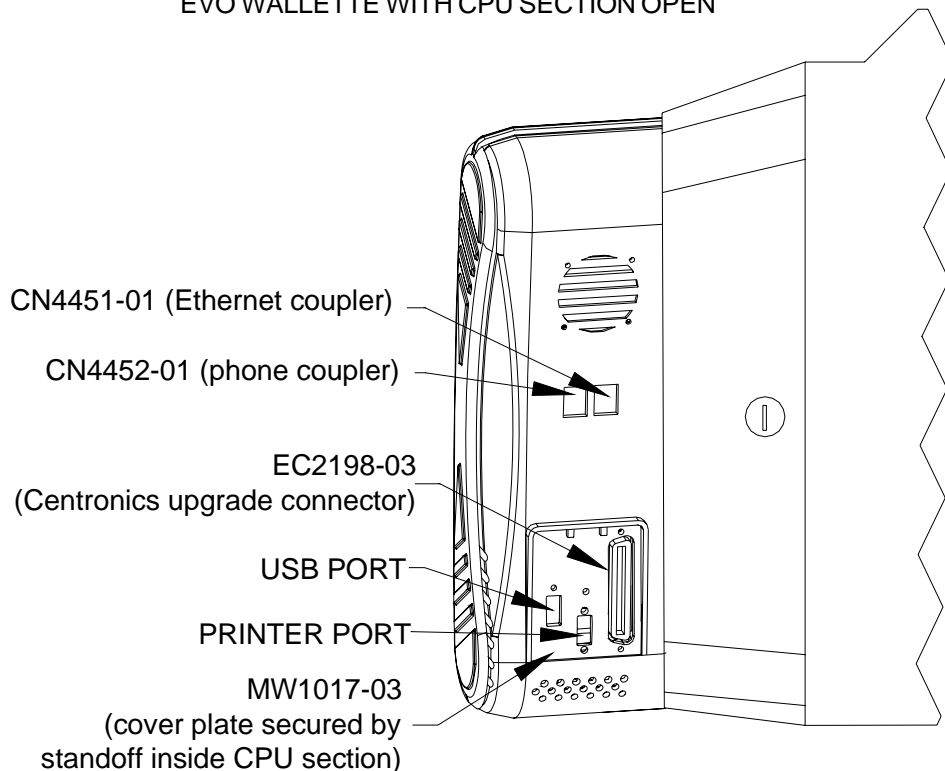

EVO WALLETTE WITH CPU SECTION OPEN

LEFT REAR SECTION VIEW OF THE EVO WALLETTE

FRONT VIEW OF THE EVO WALLETTE

EVO WALLETTE WITH CASH DOOR OPEN

COMPLETE ION PARTS LIST

Item	Description
CN4451-01	ETHERNET COUPLER
CN4452-01	PHONE COUPLER
EC0053-04	6", 40-PIN, 80-CONNECTOR, ATA100 RIBBON CABLE
EC0092-02	POWER ENTRY MODULE & ON/OFF SWITCH FOR EVO
EC0093-01	3" DC LCD POWER CABLE
EC0096-01	28" VGA CABLE
EC0097-01	21" ON-SCREEN DISPLAY CABLE FOR EVO, WALLETTTE, ELITE EDGE
EC0097-02	36" ON-SCREEN DISPLAY CABLE FOR FUSION
EC0100-01	12-VOLT SNAP-IN MOUNTING COUNTER FOR EVO, ELITE EDGE
EC0101-01	DUAL SPEAKER ASSEMBLY FOR EVO, ELITE EDGE, WALLETTTE
EC0102-01	SETUP & CALIBRATE CABLE
EC0148-01	USB WIRELESS ADAPTER
EC0157-01	2.5" HARD DRIVE IDE ADAPTER CABLE
EC0163-01	AC/STACKER CABLE FOR ELITE EDGE, EVO
EC2001	POWER CORD - USA
EC2198-01	12" CENTRONICS CONNECTOR FOR FUSION
EC2198-03	7" CENTRONICS CABLE (BILL-ONLY GAMES) FOR WALLETTTE, ELITE EDGE, EVO
EC7538-02	ENHANCE 200-WATT SWITCHING POWER SUPPLY
EC9304-05	3-AMP IEC 320 LINE FILTER WITH .250 FAST-ON CONNECTORS FOR WALLETTTE
EC9384-05	17" LCD FOR FUSION
EC9702-XX	SMILEY BILL ACCEPTOR FOR ELITE EDGE
EC9796-01	\$1, \$2 & \$5 BILL ACCEPTOR WITH 500-NOTE STACKER FOR EVO
EC9796-04	\$1, \$2 & \$5 BILL ACCEPTOR WITH 300-NOTE STACKER FOR WALLETTTE
EC9796-06	\$1, \$2 & \$5 BILL ACCEPTOR WITH 700-NOTE STACKER FOR ELITE EDGE, FUSION
EC9846-01	USB TOUCHSCREEN CONTROLLER
EC9850-12	15" FLAT TOUCHSCREEN FOR EVO, WALLETTTE, ELITE EDGE
EC9851-10	17" TOUCHSCREEN
GL0025-04	MERIT LOGO OVERLAY FOR EVO
GL0034-14	ION 2007 DECAL FOR FUSION
GL0037-01	FRONT CLEAR MARQUEE FOR FUSION
GL0037-02	BACK CLEAR MARQUEE FOR FUSION
GL0038-01	CLEAR MARQUEE FOR EVO, WALLETTTE, ELITE EDGE
GL0041-02	ELITE EDGE BASE DECAL FOR ELITE EDGE
GL0044-03	RIGHT SIDE DECAL FOR FUSION
GL0044-04	LEFT SIDE DECAL FOR FUSION
GL3100-62	ION 2007 DECAL FOR ELITE EDGE
HW0127-01	CCFL COVER FOR ELITE EDGE
HW0903-01	SAFETY COVER FOR ELITE EDGE
HW1310	U-BOLT FOR ELITE EDGE
HW1310-03	U-BOLT FOR EVO
HW1449-01	7/16"L x .17"DIA LOCATING PIN FOR WALLETTTE
HW3300	1/4-20 HEXNUT FOR EVO, ELITE EDGE
HW3301	1/4-20 KEPNUT FOR ELITE EDGE
HW4206	6-32 x 1/4"L PAN HEAD PHILLIPS MACHINE SCREW FOR WALLETTTE
HW4207	6-32 x 1/4"L PAN HEAD PHILLIPS SHEET METAL SCREW, BLACK, FOR ELITE EDGE
HW4343	SEMS 6-32 x 5/8"L PAN HEAD PHILLIPS MACHINE SCREW (SECURING B/A) FOR WALLETTTE
HW4398-03	8-32 x 1-1/8"L FLAT HEAD PHILLIPS MACHINE SCREW FOR WALLETTTE
HW7901-01	PIPE FOR FUSION
HW8018-06	11-1/2"OD ANTI-SKID PAD FOR EVO, ELITE EDGE
HW8159-01	COIN MECH FOR WALLETTTE
HW8249	COIN MECH FOR FUSION
HW8314-01	EXTENSION SPRING, STAINLESS STEEL, 1/4"OUTSIDE DIAM. x 3-1/2"L FOR ELITE EDGE
HW8317-XX	INTERNATIONAL/CANADIAN ELECTRONIC COIN MECH FOR EVO, ELITE EDGE
HW8333-XX	ELECTRONIC COIN MECH - WET DECK FOR EVO, ELITE EDGE
HW8337-01	DOMESTIC MECHANICAL COIN MECH FOR EVO, ELITE EDGE
HW8716	FRONT BEZEL LOCK FOR FUSION
HW8727-02	KEYED DIFFERENT CAM LOCK, 1-3/8"L BARREL WITHOUT CAM, CAPTIVE KEY (FOR CASH DOOR) FOR FUSION
HW8727-03	KEYED DIFFERENT CAM LOCK, 1-1/8"L BARREL WITHOUT CAM, CAPTIVE KEY (FOR CASH DOOR) FOR WALLETTTE
HW8733-07	KEYED DIFFERENT, 7/8" LONG BARREL LOCK WITHOUT CAM FOR EVO